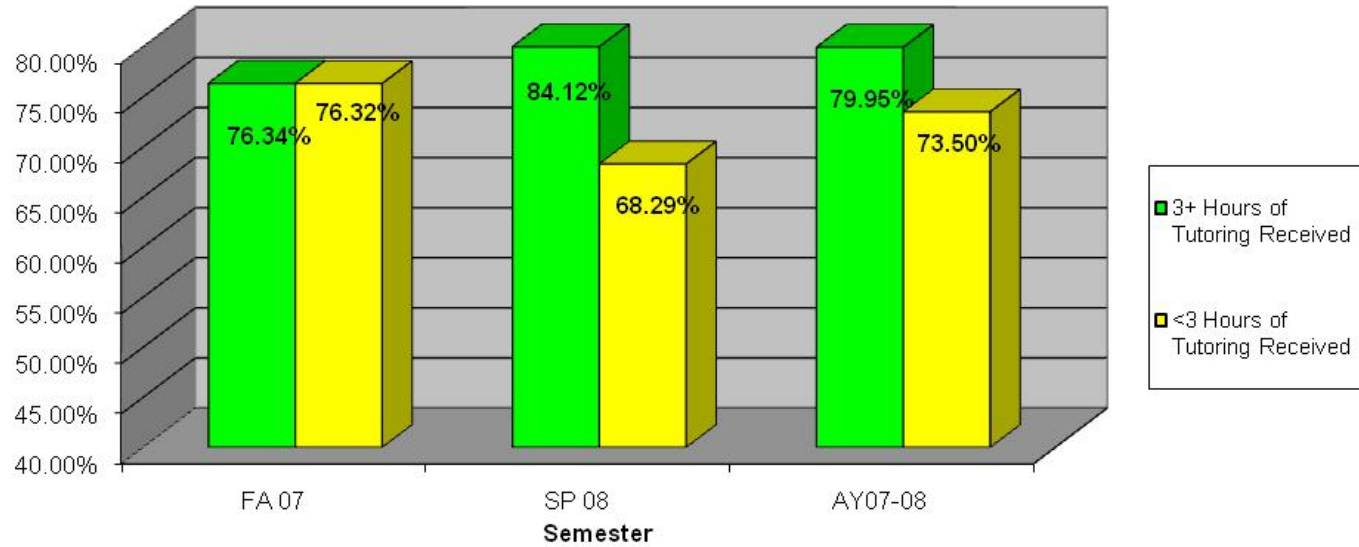

## LAC Tutoring: Academic Analyses ABC Grade Rates By Hours of Tutoring and Semester

**ABC Grades Earned by LAC Students Receiving < 3 Hours of Tutoring  
(By Semester)**

**ABC Grades Earned by LAC Students:  
3+ Hrs of Tutoring Received vs. <3 Hrs Received  
2007-2008**

**ABC Grades Earned by LAC Students:  
3+ Hrs of Tutoring Received vs. <3 Hrs Received  
2006-2007**

**ABC Grades Earned by LAC Students:  
3+ Hrs of Tutoring Received vs. <3 Hrs Received  
2005-2006**