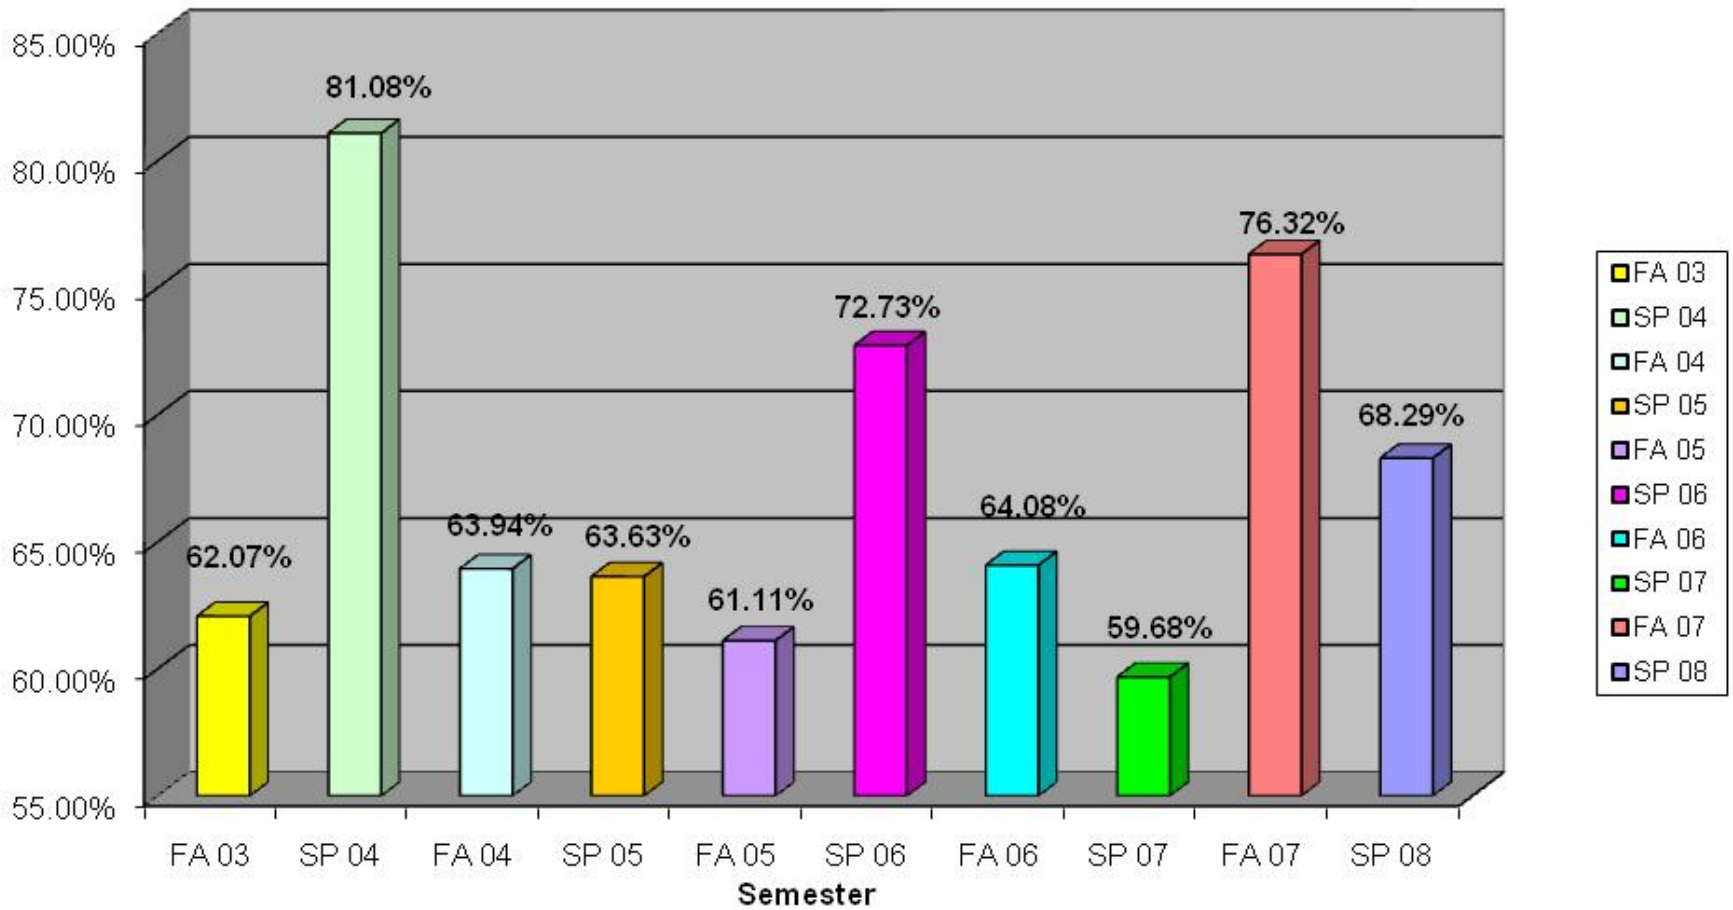

## LAC Tutoring: Academic Analyses ABC Grade Rates By Hours of Tutoring and Semester

**ABC Grades Earned by LAC Students Receiving < 3 Hours of Tutoring  
(By Semester)**

**ABC Grades Earned by LAC Students:  
3+ Hrs of Tutoring Received vs. <3 Hrs Received  
2007-2008**

**ABC Grades Earned by LAC Students:  
3+ Hrs of Tutoring Received vs. <3 Hrs Received  
2006-2007**

**ABC Grades Earned by LAC Students:  
3+ Hrs of Tutoring Received vs. <3 Hrs Received  
2005-2006**