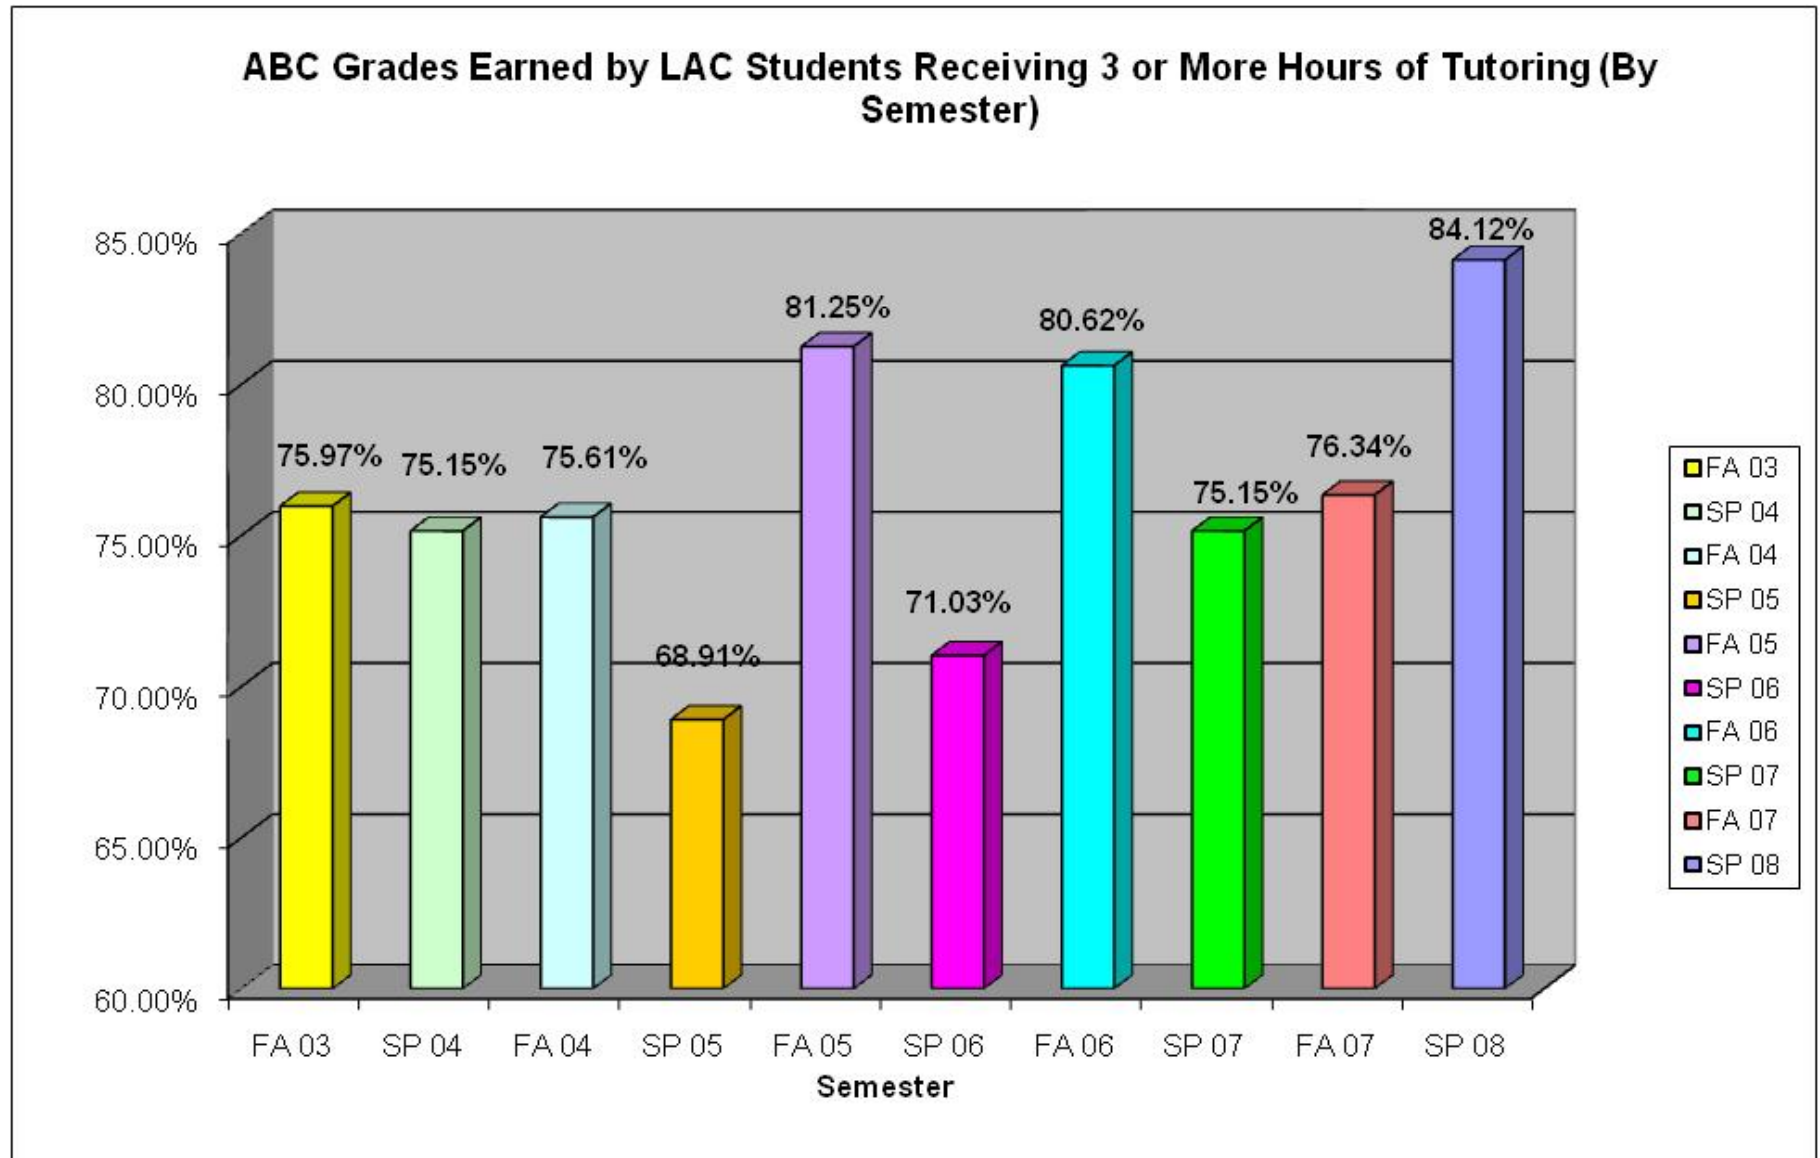

## LAC Tutoring: Academic Analyses ABC Grade Rates By Hours of Tutoring and Semester

**ABC Grades Earned by LAC Students Receiving < 3 Hours of Tutoring  
(By Semester)**

**ABC Grades Earned by LAC Students:  
3+ Hrs of Tutoring Received vs. <3 Hrs Received  
2007-2008**

**ABC Grades Earned by LAC Students:  
3+ Hrs of Tutoring Received vs. <3 Hrs Received  
2006-2007**

**ABC Grades Earned by LAC Students:  
3+ Hrs of Tutoring Received vs. <3 Hrs Received  
2005-2006**