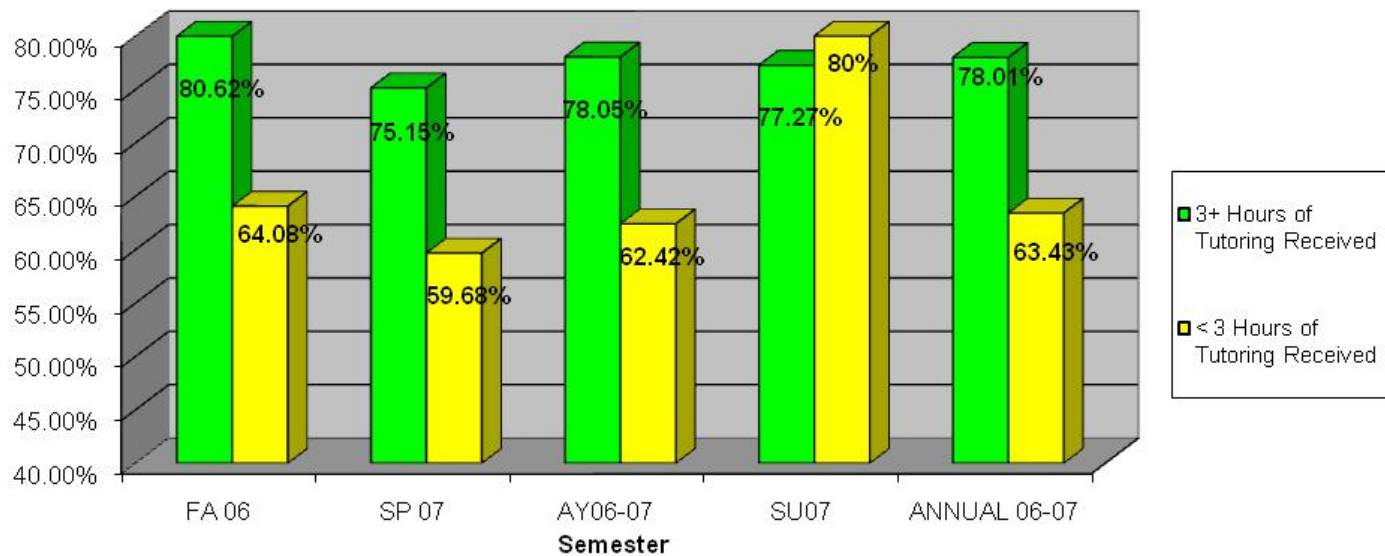

## LAC Tutoring: Academic Analyses ABC Grade Rates By Hours of Tutoring and Semester

**ABC Grades Earned by LAC Students Receiving < 3 Hours of Tutoring  
(By Semester)**

**ABC Grades Earned by LAC Students:  
3+ Hrs of Tutoring Received vs. <3 Hrs Received  
2007-2008**

**ABC Grades Earned by LAC Students:  
3+ Hrs of Tutoring Received vs. <3 Hrs Received  
2006-2007**

**ABC Grades Earned by LAC Students:  
3+ Hrs of Tutoring Received vs. <3 Hrs Received  
2005-2006**