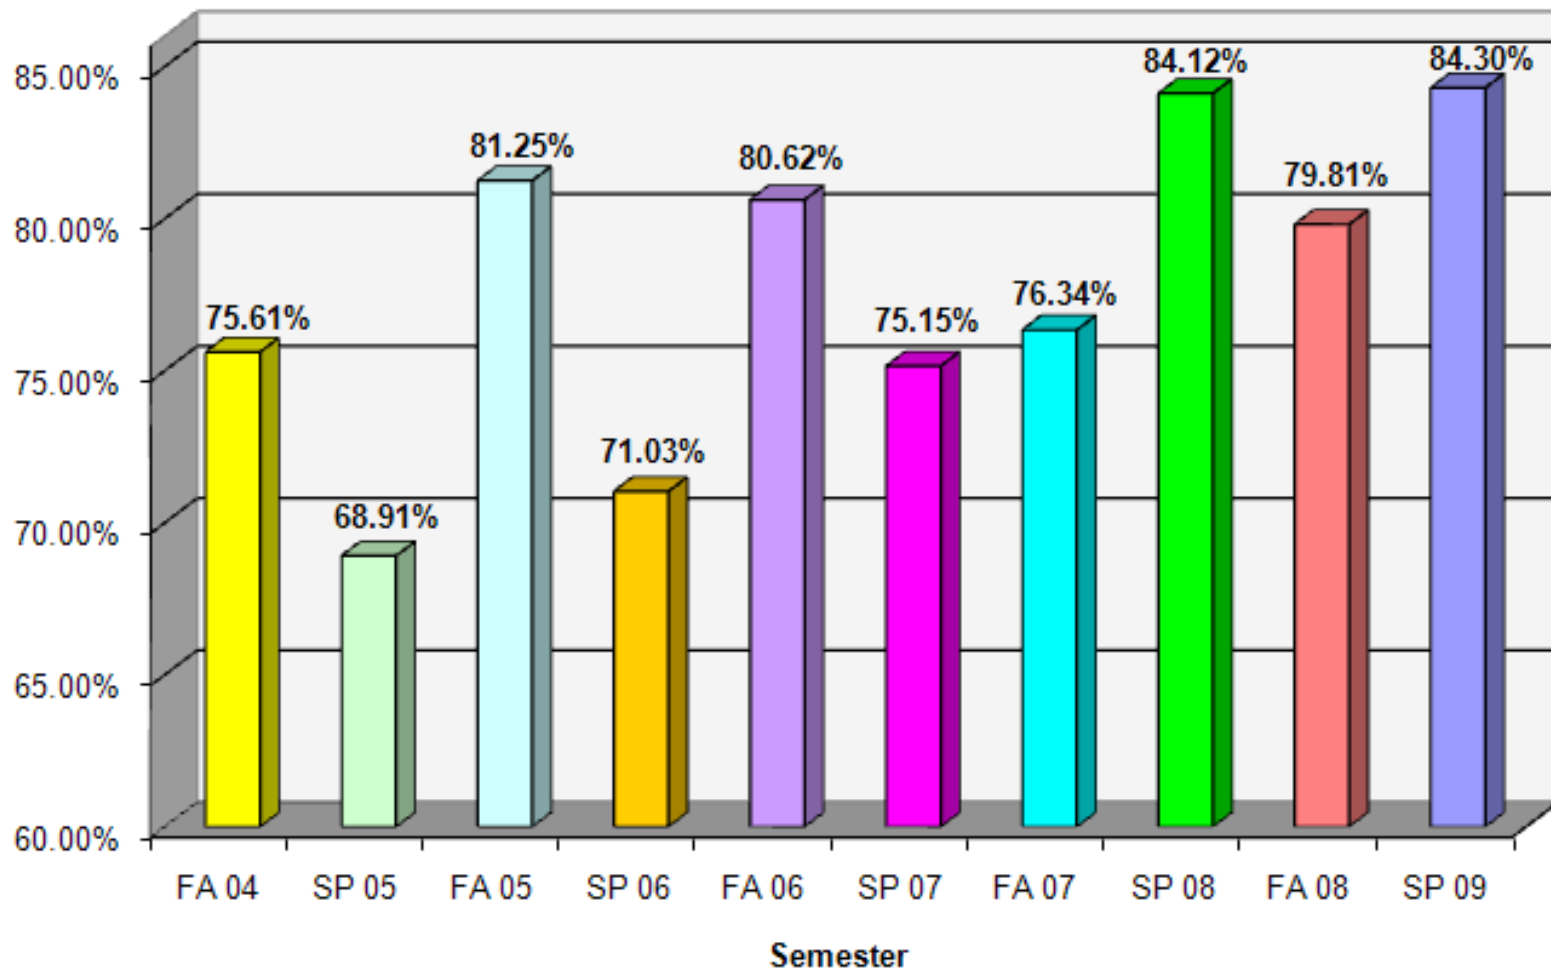

**ABC Grades Earned by LAC Students Receiving 3 or More Hours of Tutoring
(By Semester)**

**ABC Grades Earned by LAC Students Receiving < 3 Hours of Tutoring
(By Semester)**