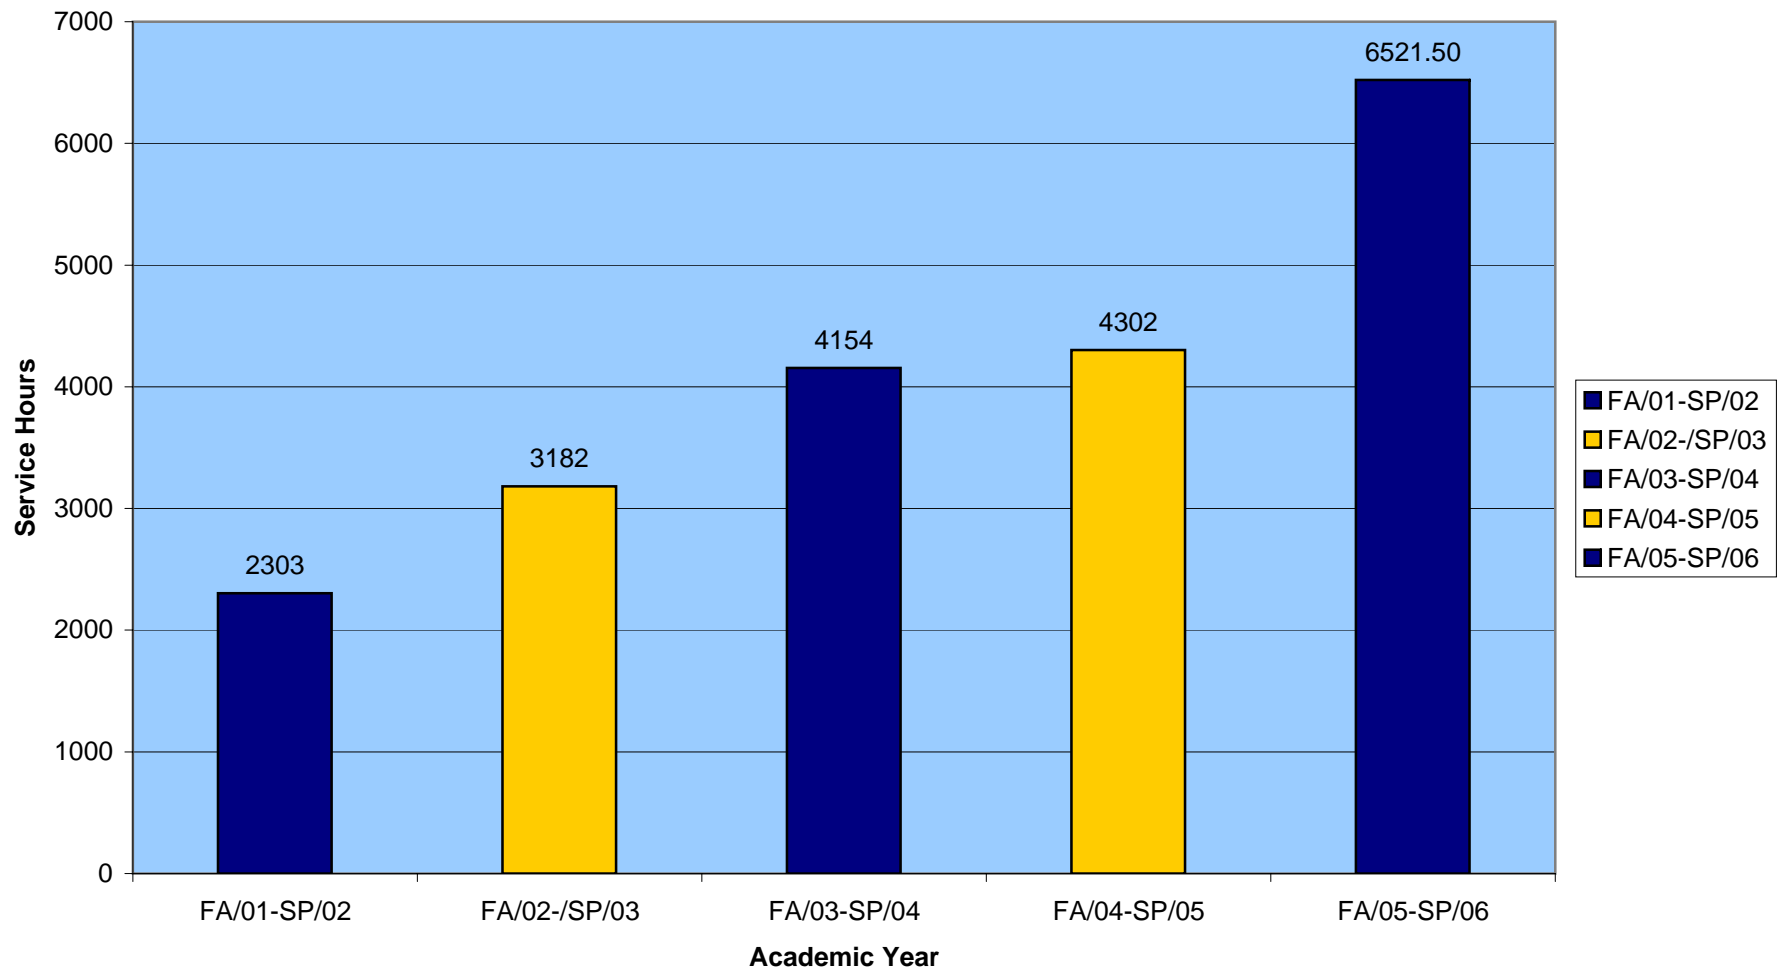

**Student Success Center
Learning Assistance Center
Student Service Hours* by Academic Year**

*Service Hours include Individual, Group and Walk-in tutoring, Academic Skills, Targeted Review, LAC Lab work, SSC Workshops and Modified Spanish.