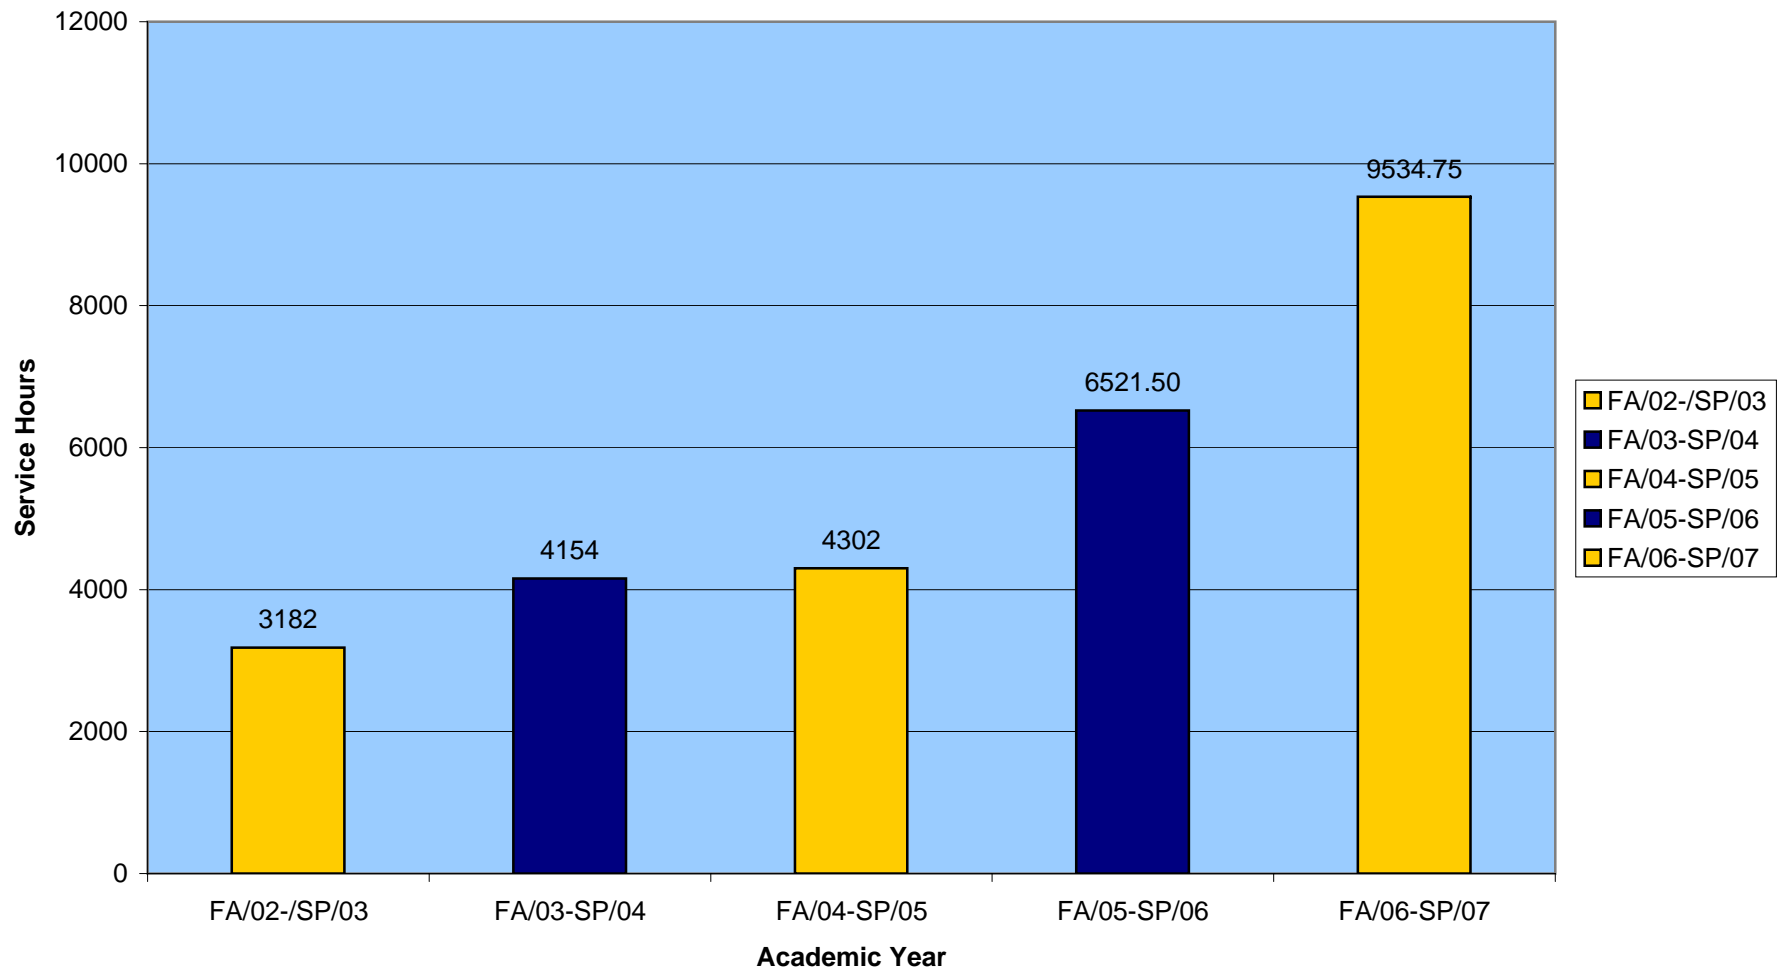

**Student Success Center
Learning Assistance Center
Student Service Hours* by Academic Year**

*Service Hours include Individual, Group and Walk-in tutoring, Academic Skills, Targeted Review, LAC Lab work, SSC Workshops and Modified Spanish.