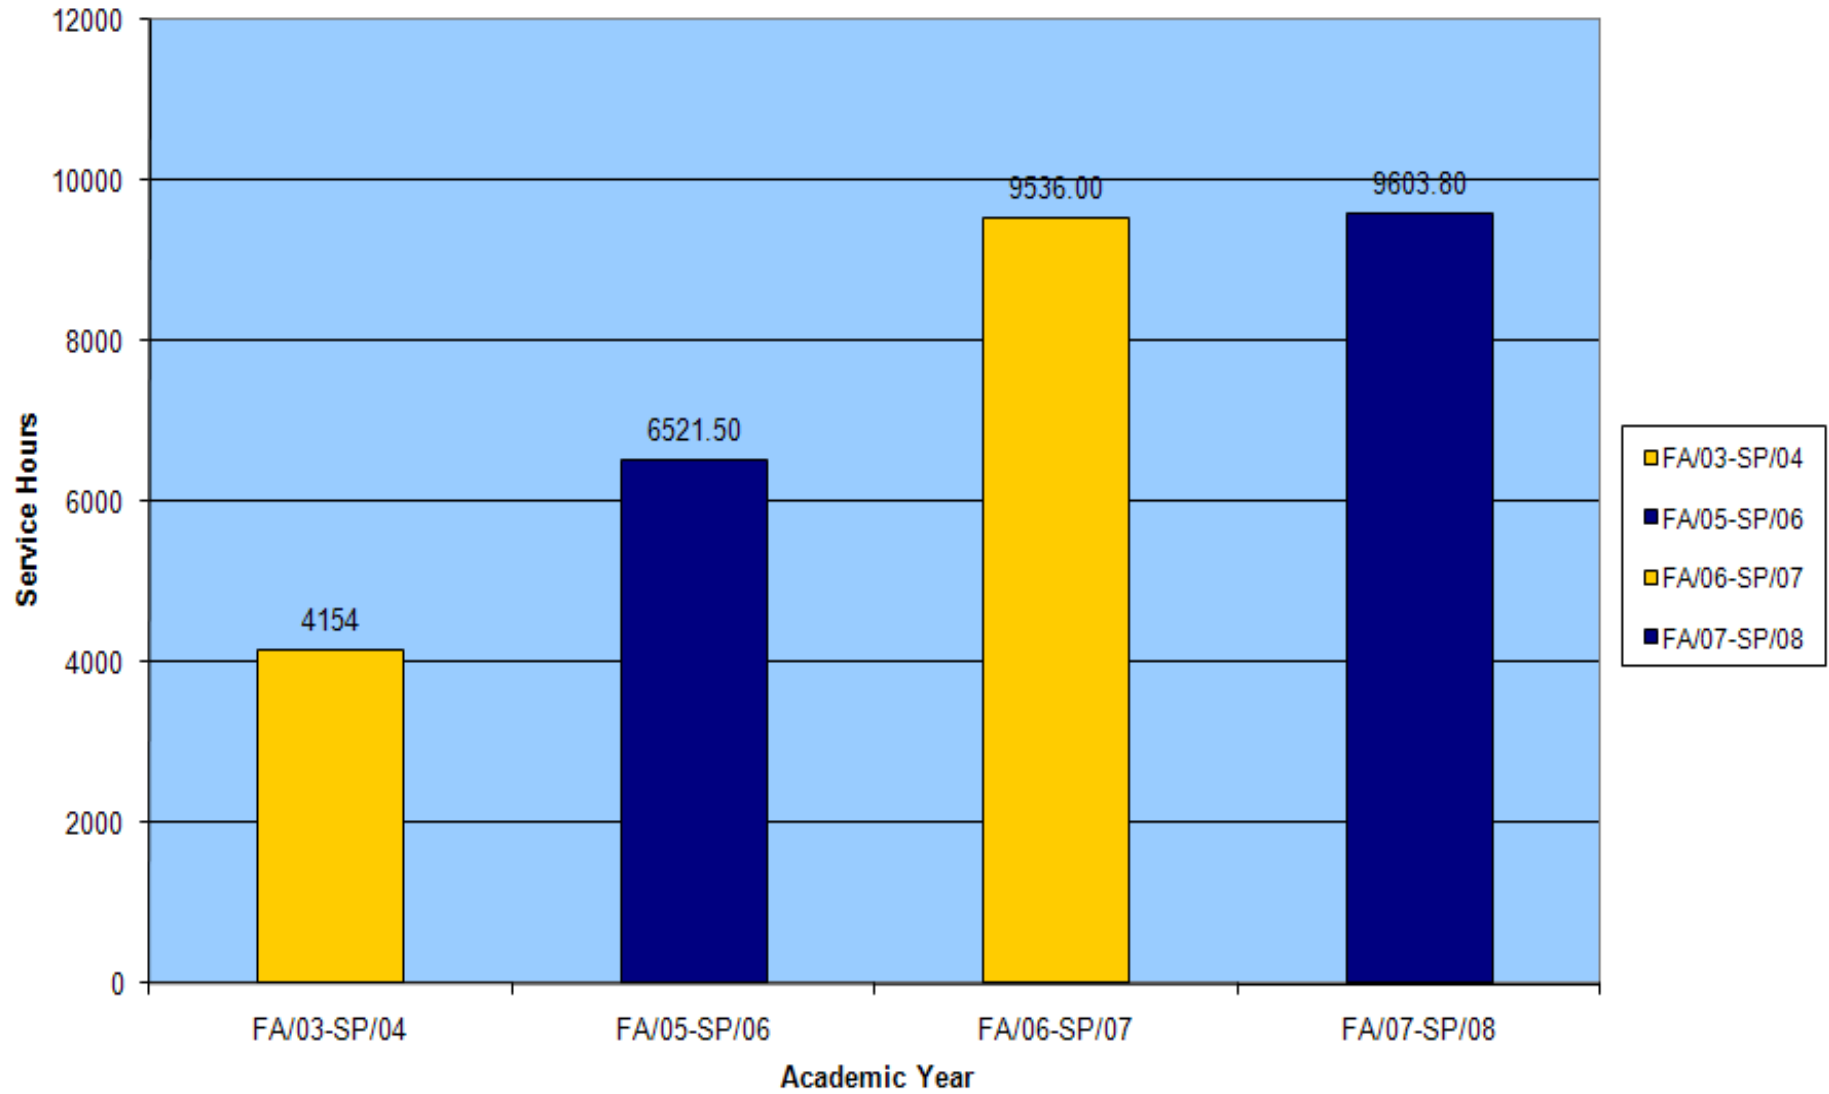

**Student Success Center  
Learning Assistance Center  
Student Service Hours\* by Academic Year**

\*Service Hours include Individual, Group and Walk-in tutoring, Academic Skills, Targeted Review, LAC Lab work, SSC Workshops and Modified Spanish.