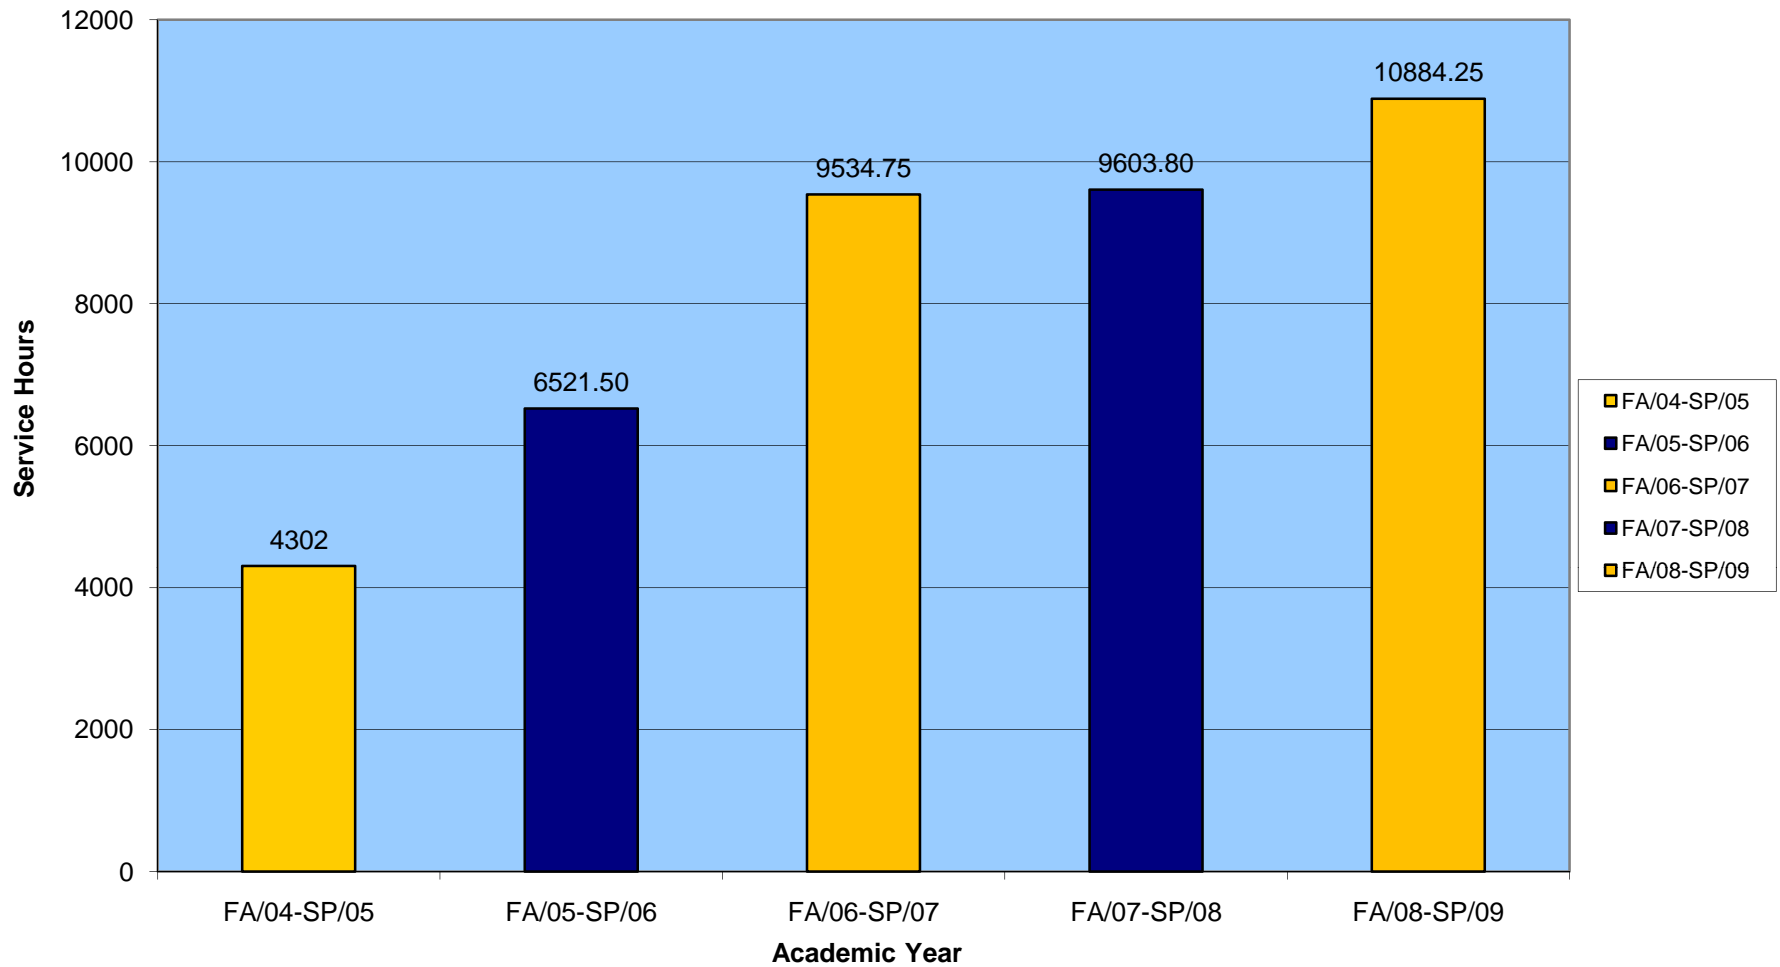

**Student Success Center
Learning Assistance Center
Student Service Hours* by Academic Year**

*Service Hours include Individual, Group and Walk-in tutoring, Academic Skills, Targeted Review, LAC Lab work, SSC Workshops and Modified Spanish.