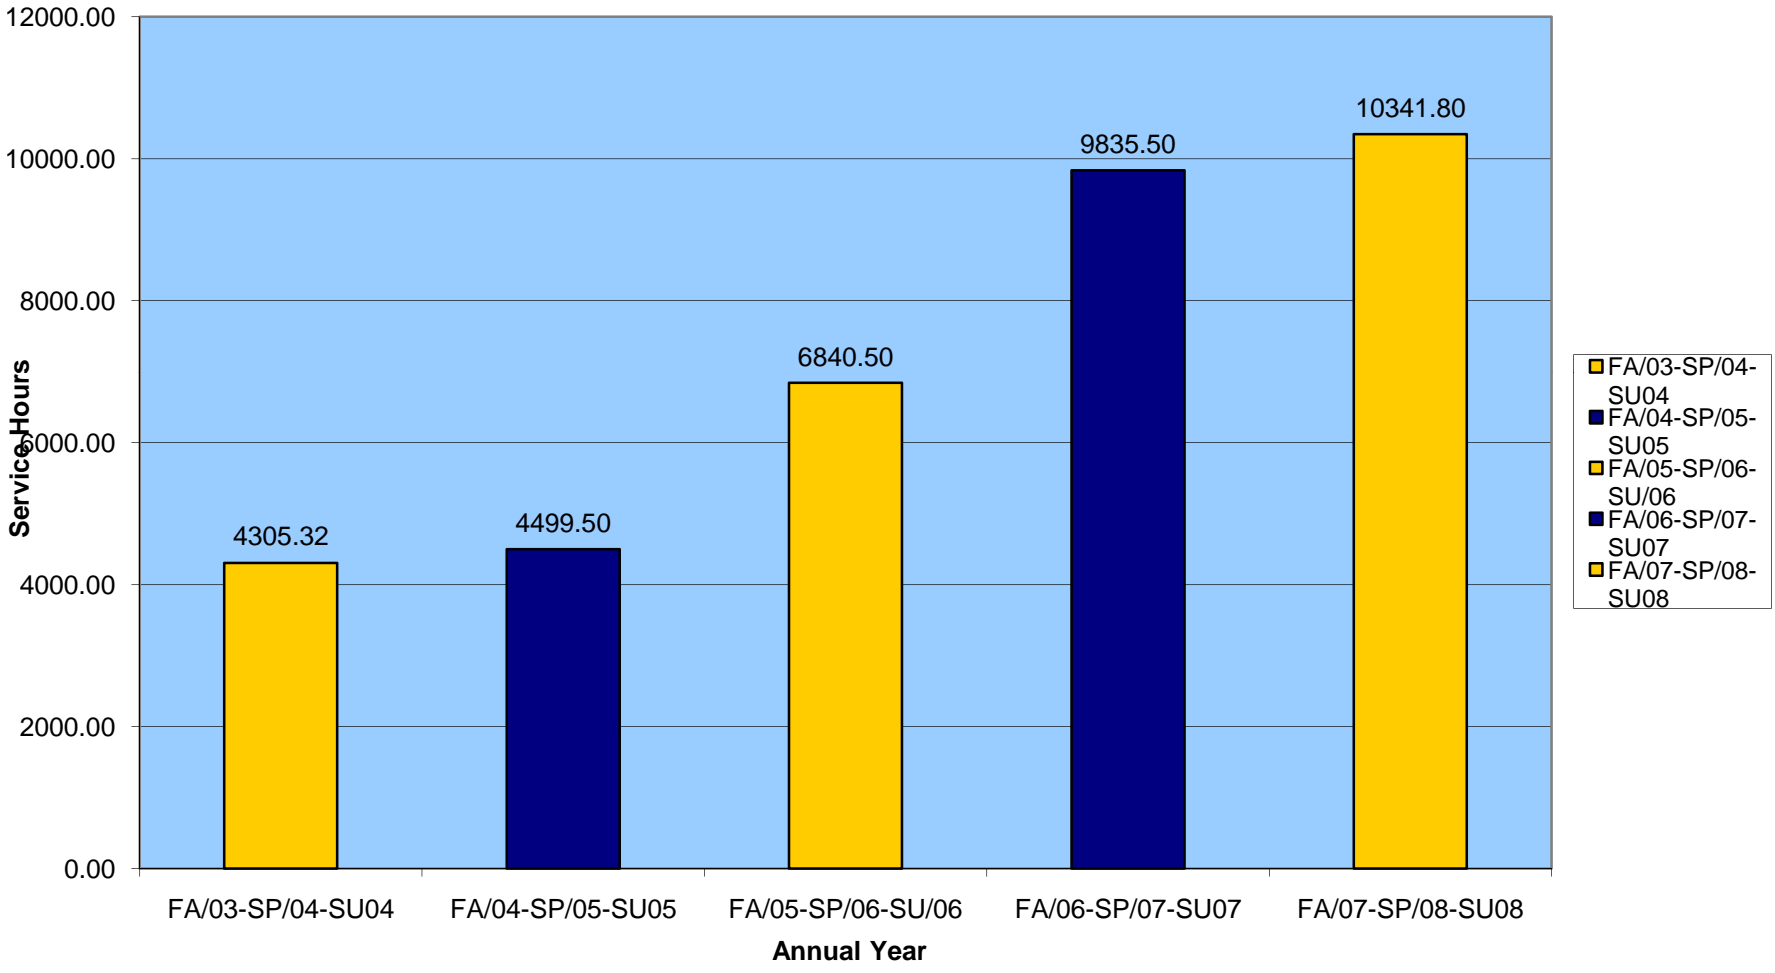

**Student Success Center  
Learning Assistance Center  
Student Service Hours\* by Annual Year**

\*Service Hours include Individual, Group and Walk-in tutoring, Academic Skills, Targeted Review, LAC Lab work, SSC Workshops and Modified Spanish.