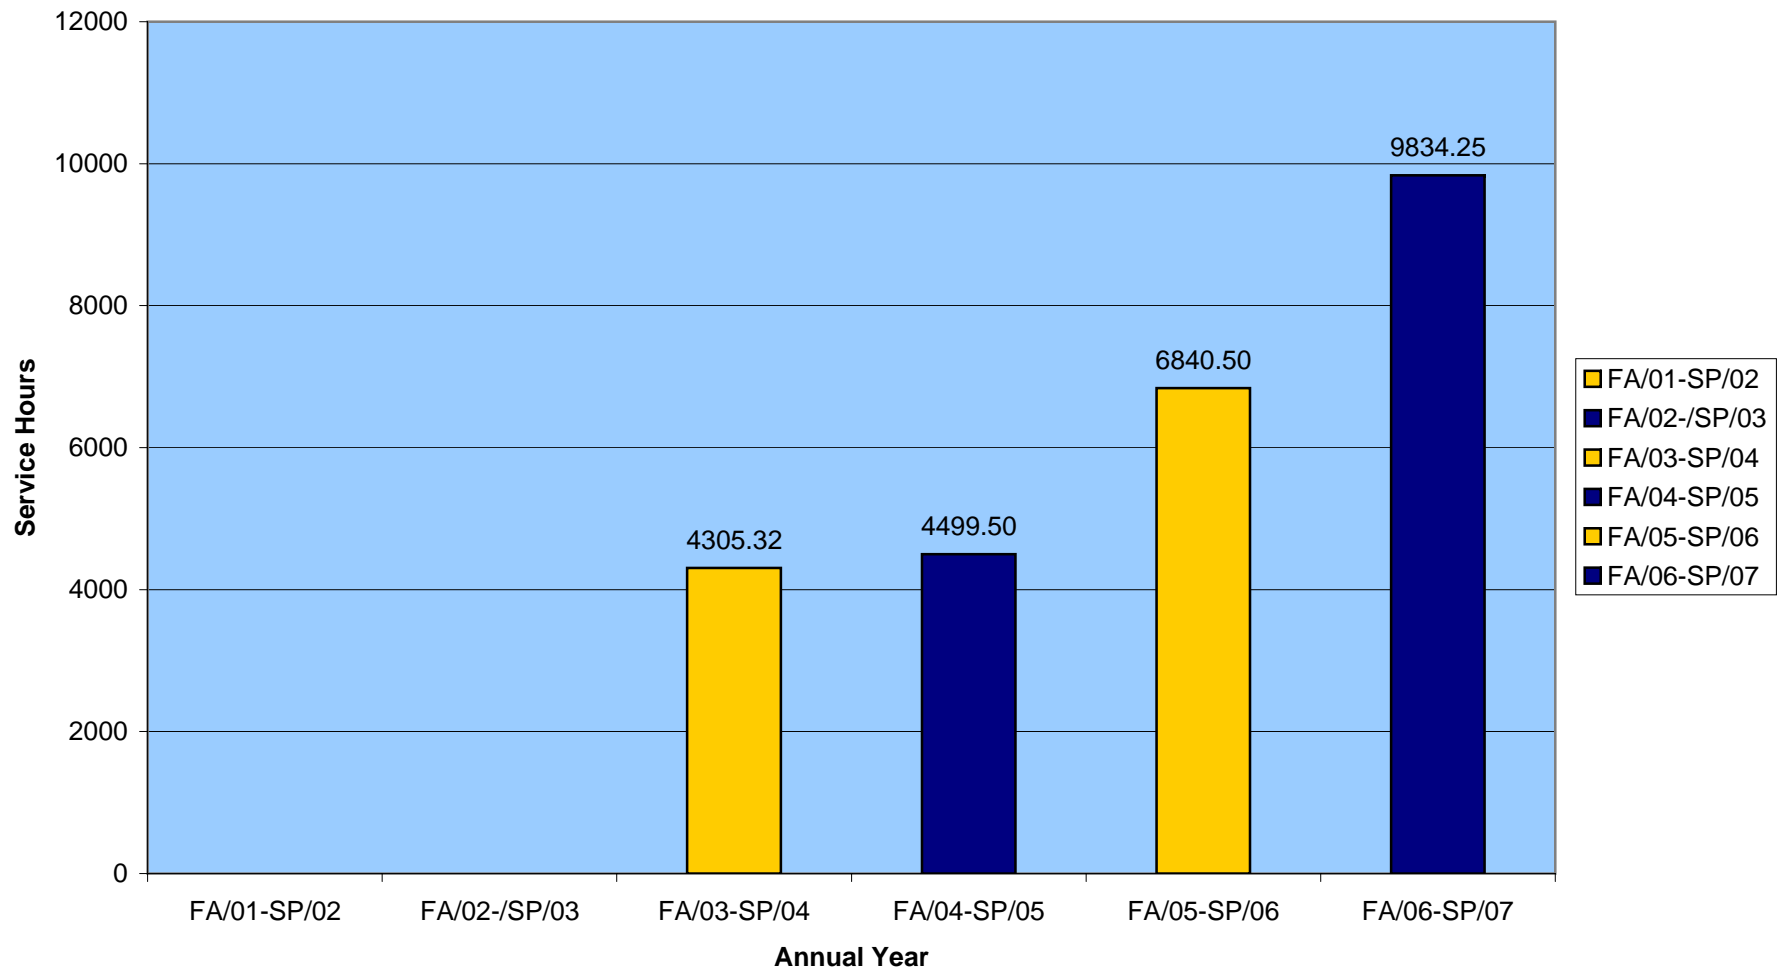

**Student Success Center
Learning Assistance Center
Student Service Hours* by Annual Year**

*Service Hours include Individual, Group and Walk-in tutoring, Academic Skills, Targeted Review, LAC Lab work, SSC Workshops and Modified Spanish.