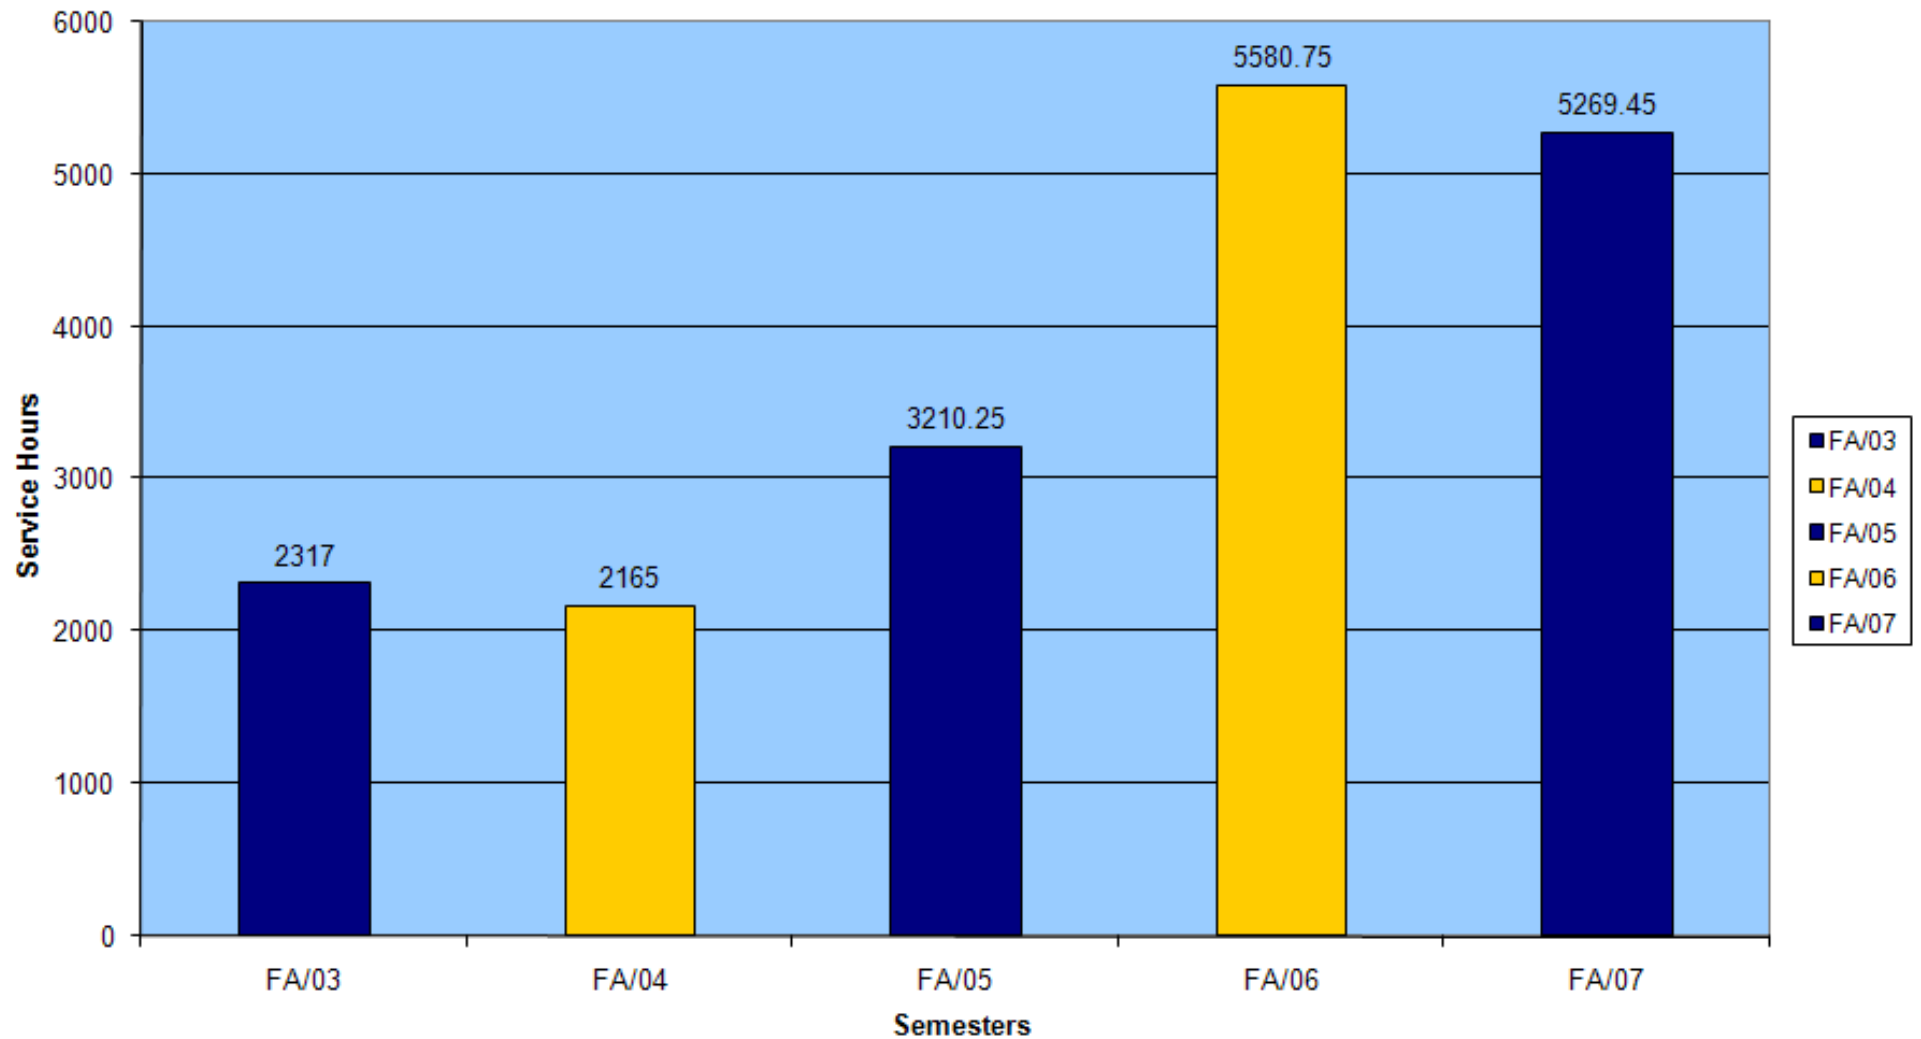

**Student Success Center
Learning Assistance Center
Student Service Hours* for Fall Semesters**

*Service Hours include Individual, Group and Walk-in tutoring, Academic Skills, Targeted Review, LAC Lab work, SSC Workshops and Modified Spanish.