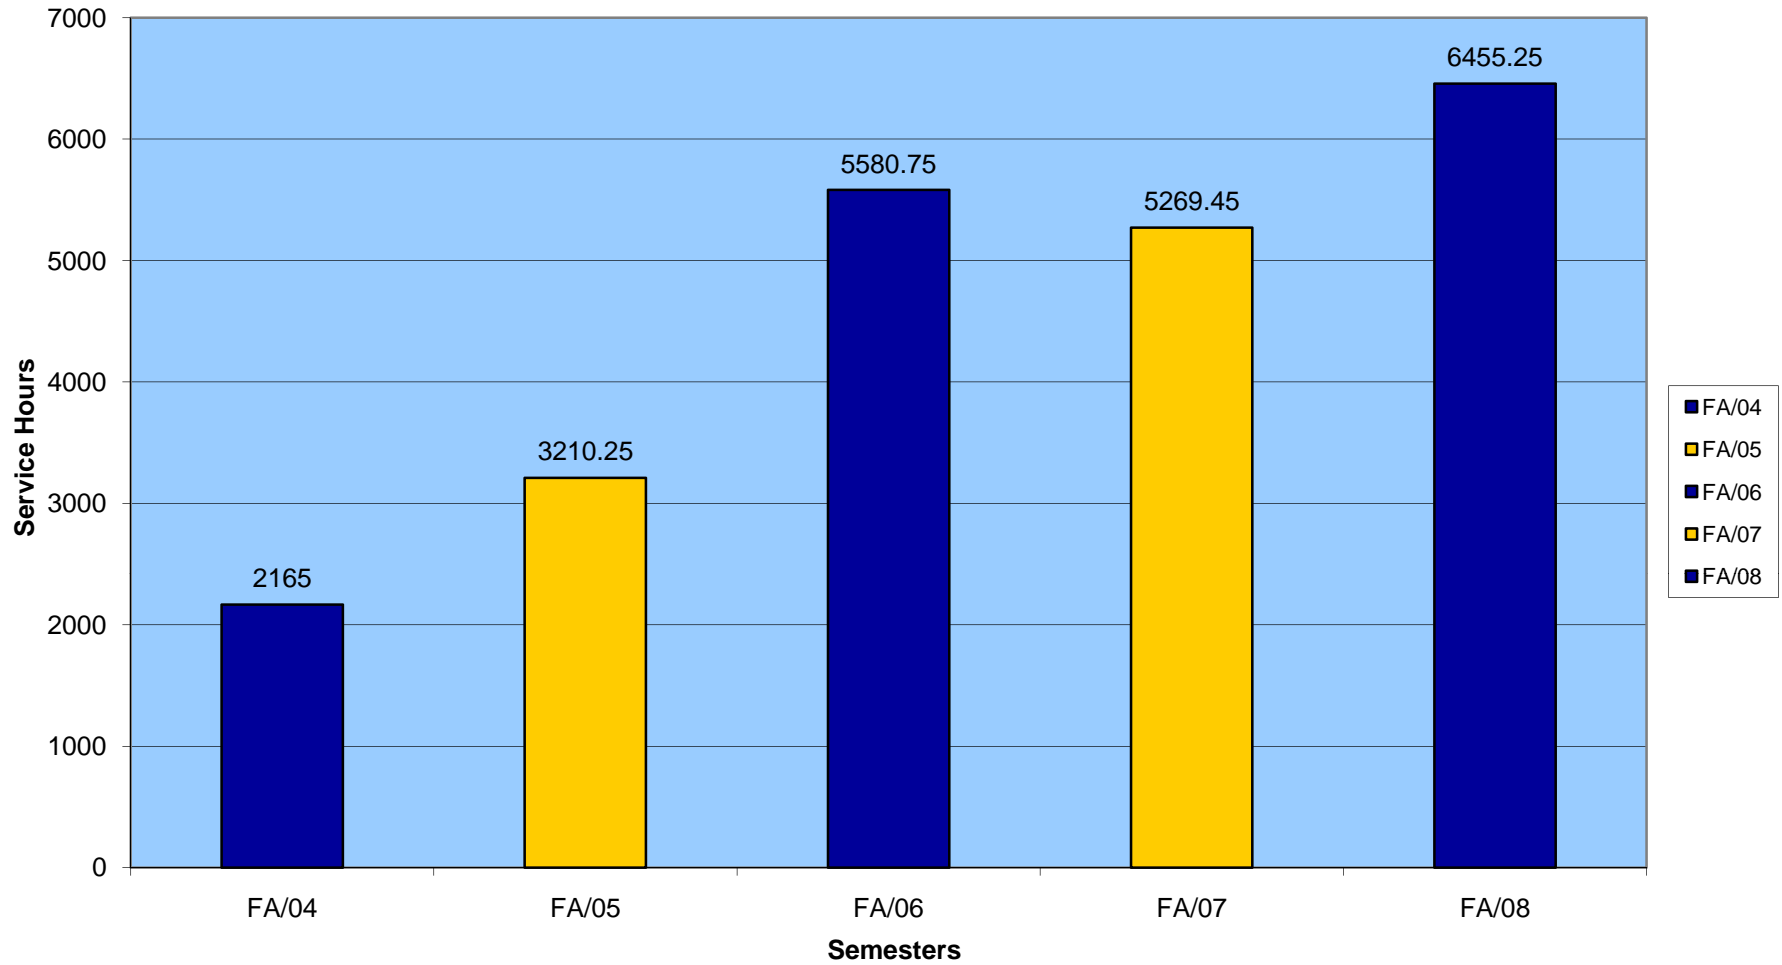

**Student Success Center  
Learning Assistance Center  
Student Service Hours\* for Fall Semesters**

\*Service Hours include Individual, Group and Walk-in tutoring, Academic Skills, Targeted Review, LAC Lab work, SSC Workshops and Modified Spanish.