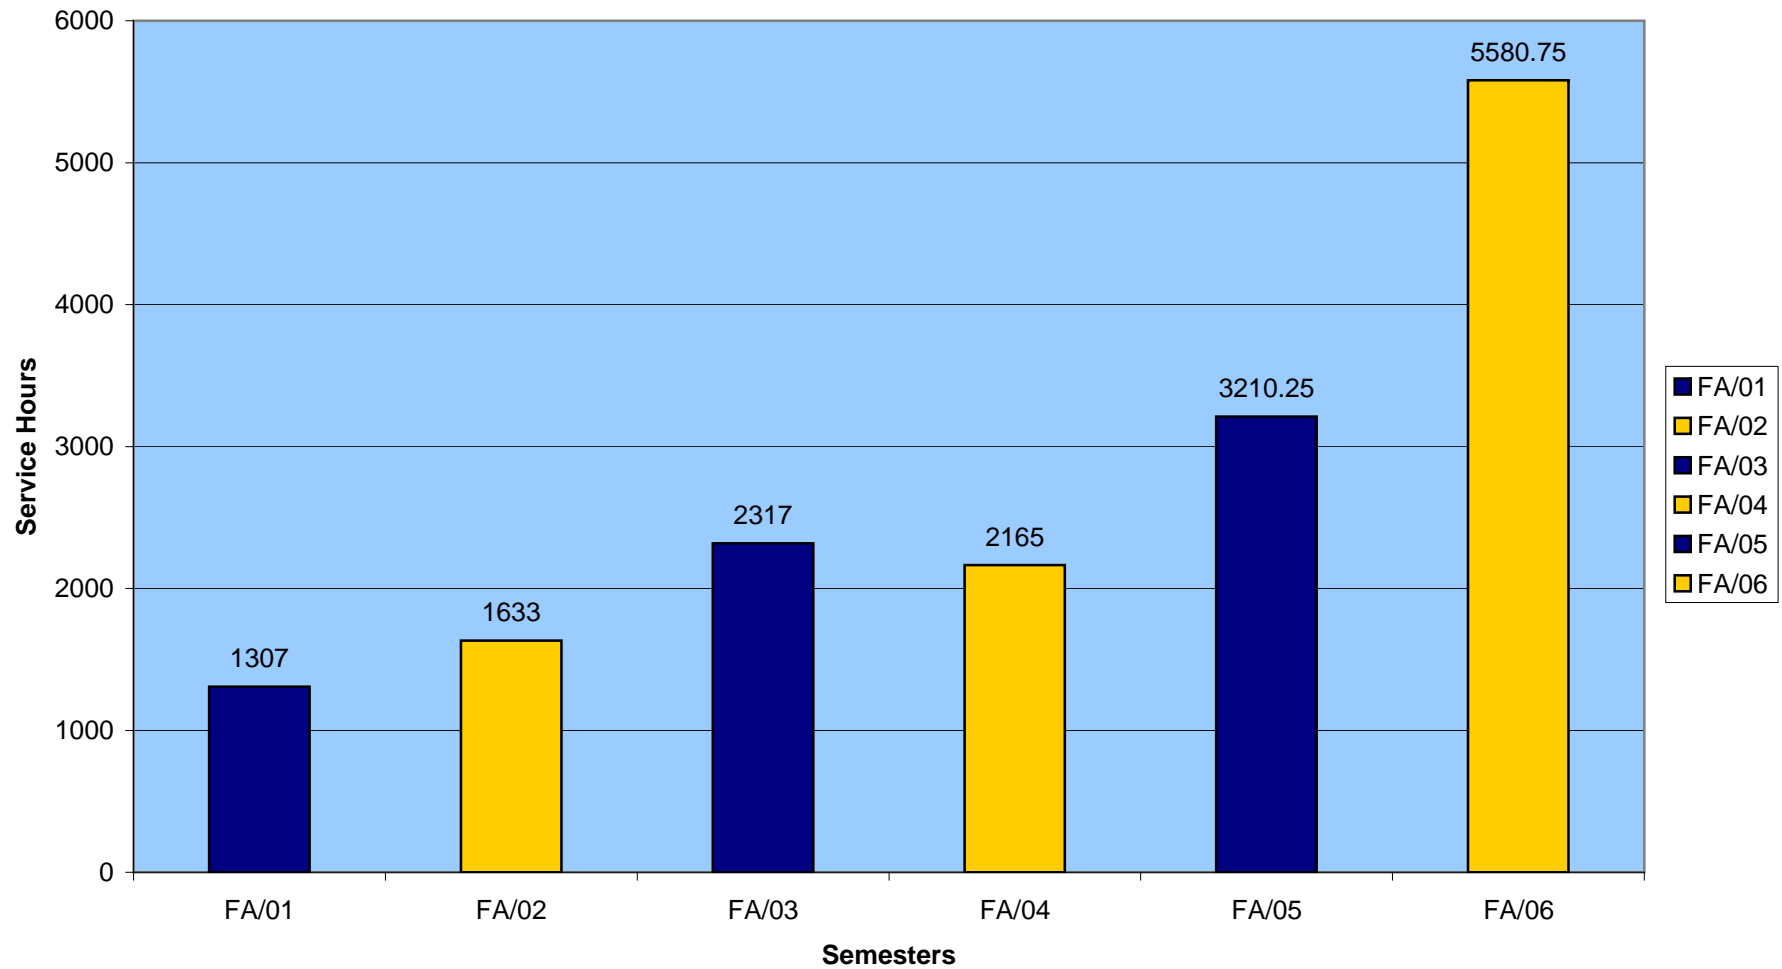

**Student Success Center
Learning Assistance Center
Student Service Hours* for Fall Semesters**

*Service Hours include Individual, Group and Walk-in tutoring, Academic Skills, Targeted Review, LAC Lab work, SSC Workshops and Modified Spanish.