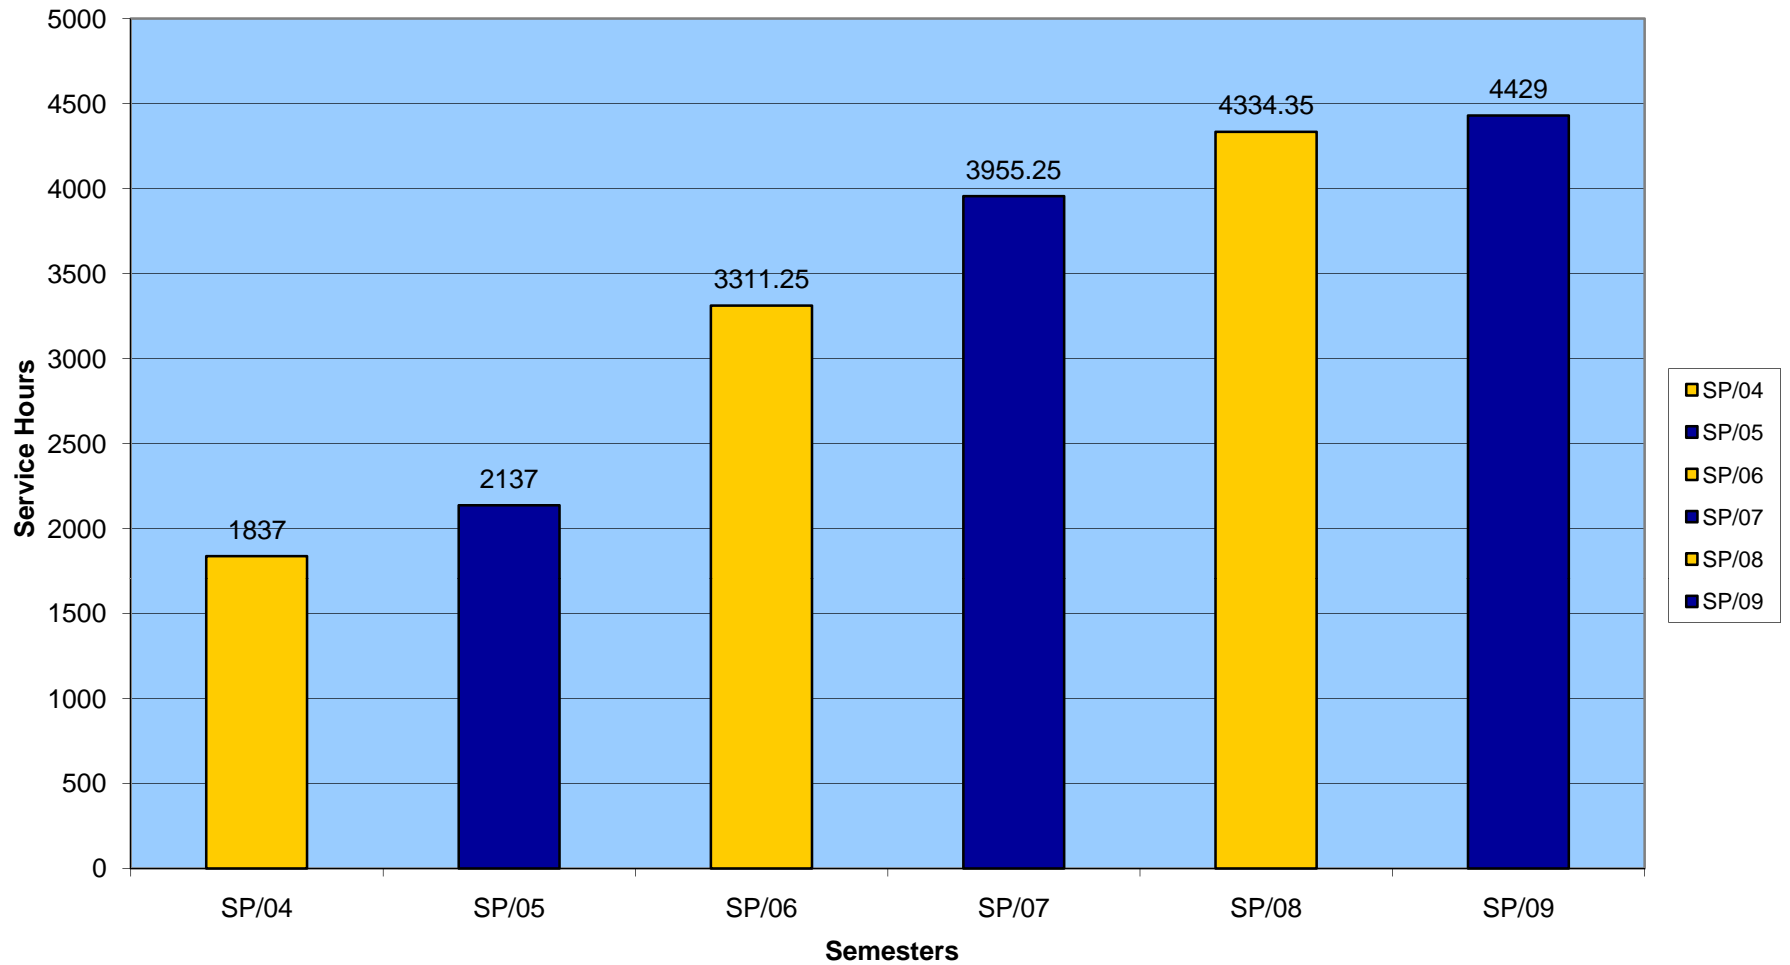

**Student Success Center  
Learning Assistance Center  
Student Service Hours\* for Spring Semesters**

\*Service Hours include Individual, Group and Walk-in tutoring, Academic Skills, Targeted Review, LAC Lab work, SSC Workshops and Modified Spanish.